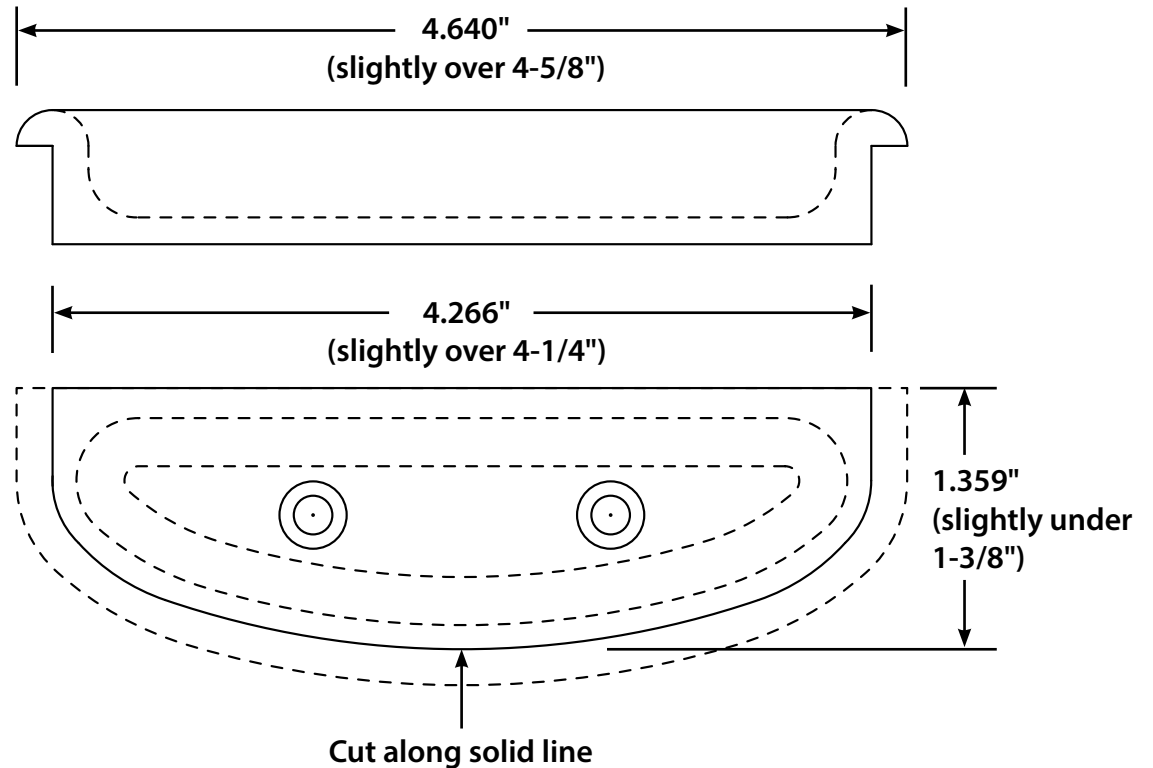

QUALITY... PLAIN & SIMPLE®

**Billet Aluminum Arm Rest Door Pull
Cutting Template**

Billet Aluminum Arm Rest Door Pull Cutting Template

Building American Quality... With A Lifetime Warranty!®

TOLL FREE 1-877-469-7440 • tech@lokar.com • www.lokar.com

Crescent Arm Rest Door Pull

NOTE: Before cutting out the template, double check the length and width measurements below to make sure they match the dimensions listed.

General Installation Notes:

Please read the instructions completely before beginning the installation. If you have any questions, please call.

Before beginning the installation, disconnect the negative battery cable and use wheel chocks to block the vehicle's wheels.

Oval Arm Rest Door Pull

NOTE: Before cutting out the template, double check the length and width measurements below to make sure they match the dimensions listed.