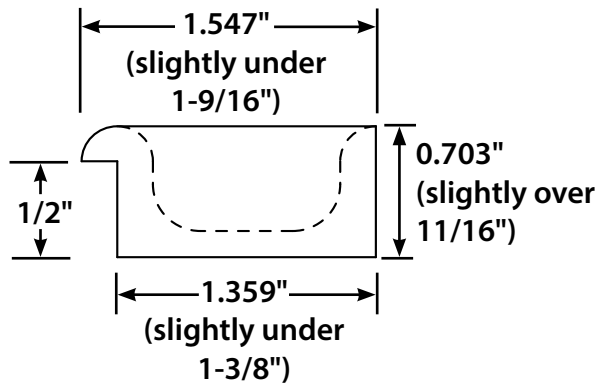

QUALITY... PLAIN & SIMPLE®

**Billet Aluminum Arm Rest Door Pull
Cutting Template**

Billet Aluminum Arm Rest Door Pull Cutting Template

Building American Quality... With A Lifetime Warranty!®

TOLL FREE 1-877-469-7440 • tech@lokar.com • www.lokar.com

Crescent Arm Rest Door Pull

NOTE: Before cutting out the template, double check the length and width measurements below to make sure they match the dimensions listed.

General Installation Notes:

Please read the instructions completely before beginning the installation. If you have any questions, please call.

Before beginning the installation, disconnect the negative battery cable and use wheel chocks to block the vehicle's wheels.